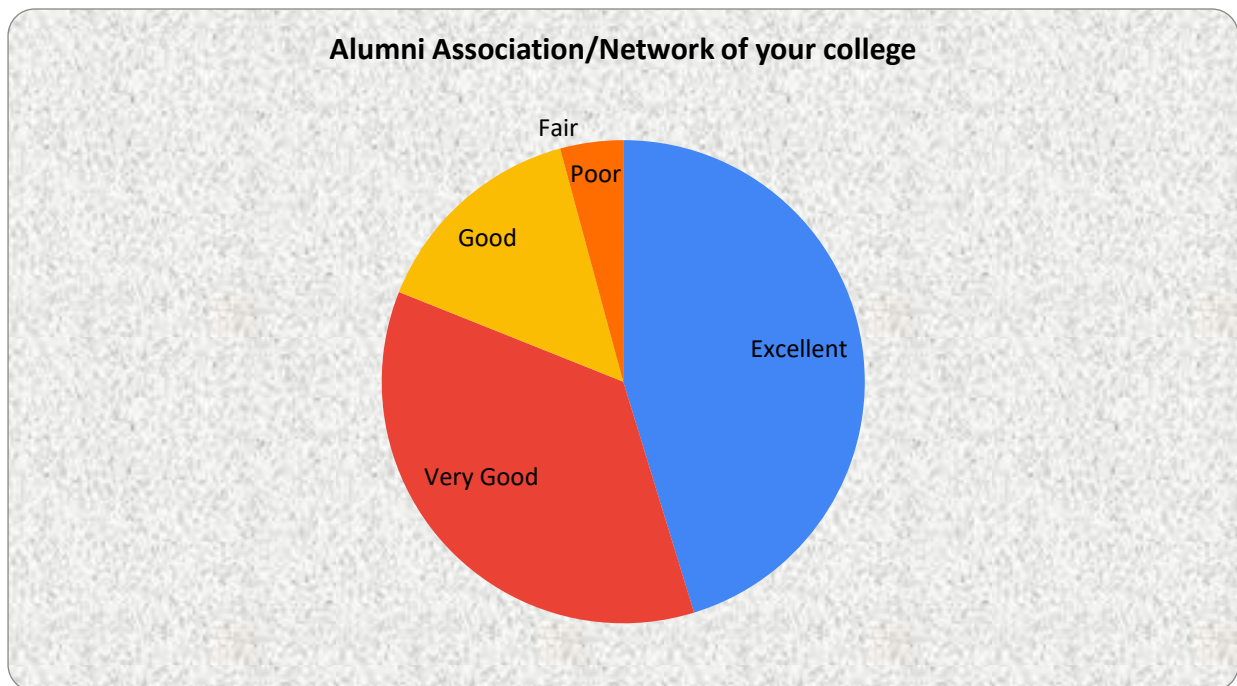

**SRI KAGINELE MAHASAMSTHANA
KANAKA GURUPEETHA
COLLEGE OF EDUCATION**

ALUMNI FEEDBACK

**Survey No-1, Ward-58, Kuvempunagar,
Mysore-23**

1. Alumni Association/Network of your college

2. Regularity in conducting Alumni meetings

3. Accessibility to the head of the institution

4. Faculty members are reachable for guidance and support

5. Platform is provided for regular interaction with current students

6. Rate the programme you studied in terms of employability skills