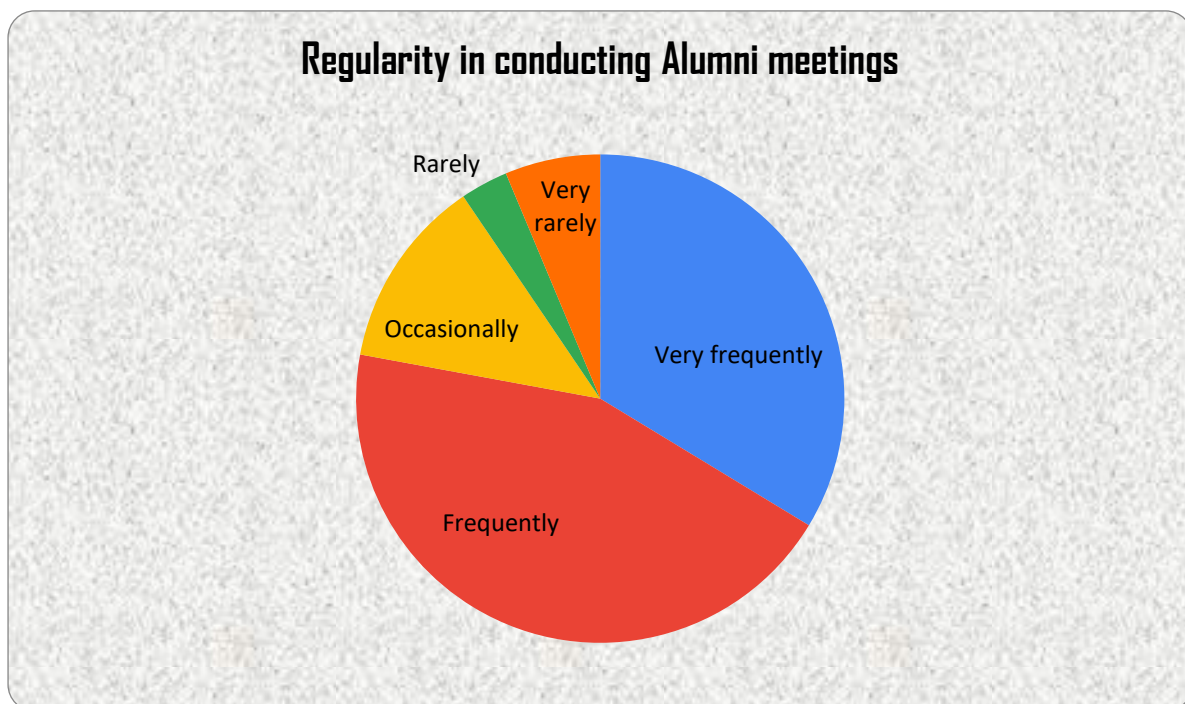

**SRI KAGINELE MAHASAMSTHANA
KANAKA GURUPEETHA
COLLEGE OF EDUCATION**

ALUMNI FEEDBACK

**Survey No-1, Ward-58, Kuvempunagar,
Mysore-23**

1. Alumni Association/Network of your college

2. Regularity in conducting Alumni meetings

3. Accessibility to the head of the institution

4. Faculty members are reachable for guidance and support

5. Platform is provided for regular interaction with current students

6. Rate the programme you studied in terms of employability skills