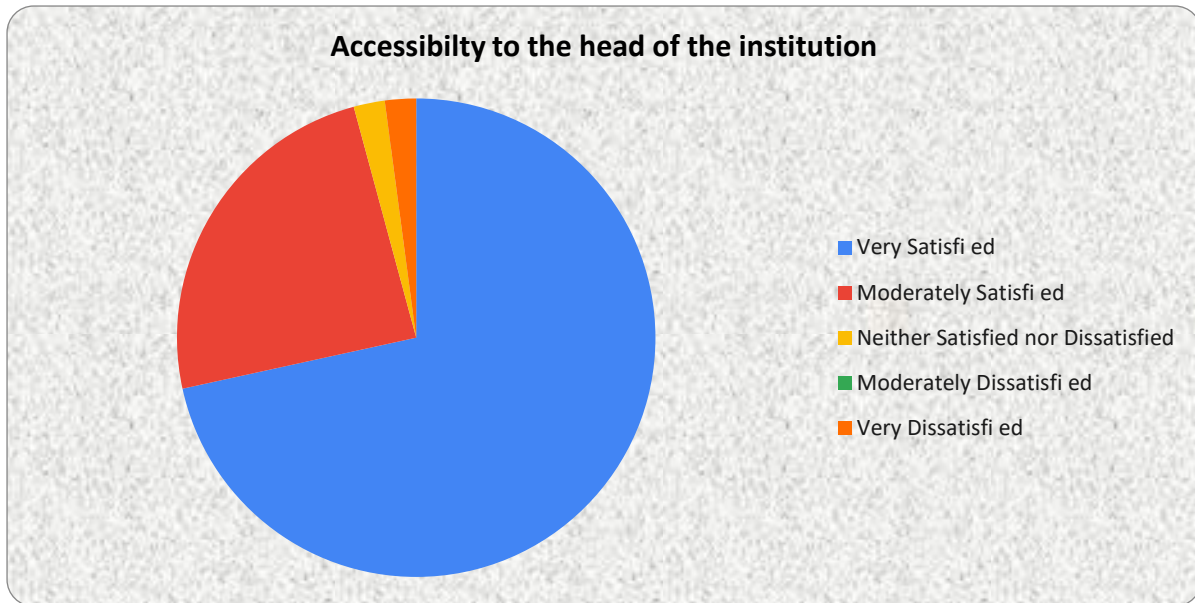

**SRI KAGINELE MAHASAMSTHANA
KANAKA GURUPEETHA
COLLEGE OF EDUCATION**

ALUMNI FEEDBACK

**Survey No-1, Ward-58, Kuvempunagar,
Mysore-23**

1. Alumni Association/Network of your college

2. Regularity in conducting Alumni meetings

3. Accessibility to the head of the institution

4. Faculty members are reachable for guidance and support

5. Platform is provided for regular interaction with current students

6. Rate the programme you studied in terms of employability skills