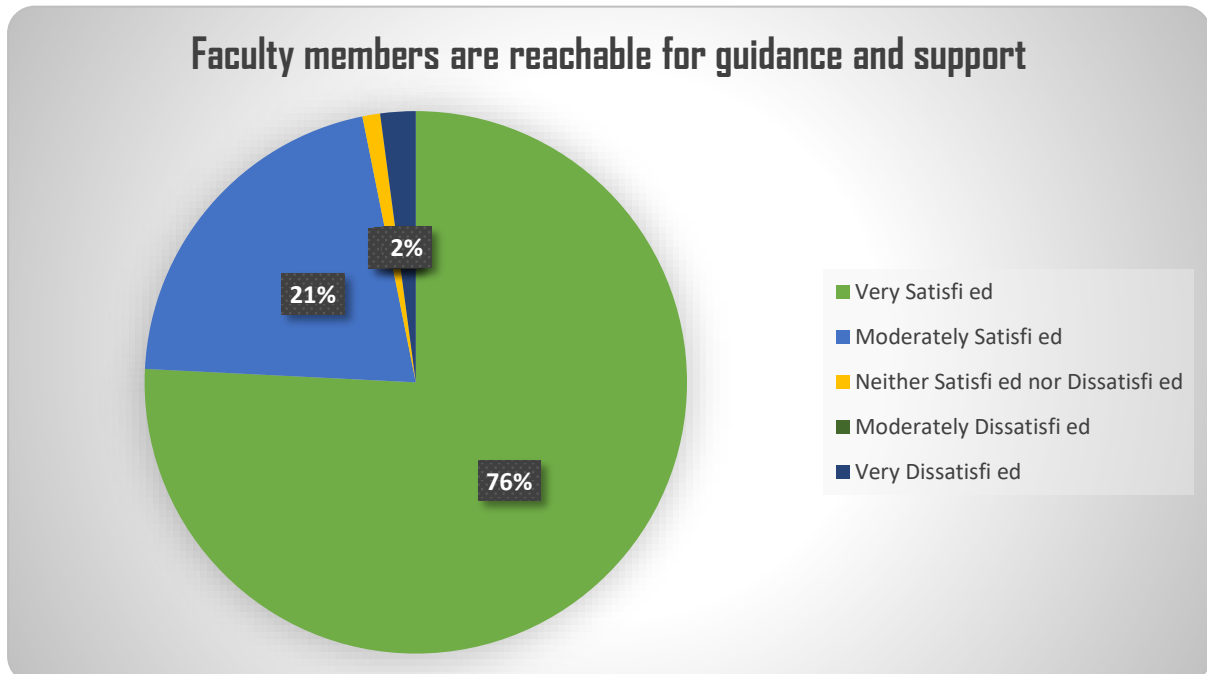

**SRI KAGINELE MAHASAMSTHANA
KANAKA GURUPEETHA
COLLEGE OF EDUCATION**

ALUMNI FEEDBACK

**Survey No-1, Ward-58, Kuvempunagar,
Mysore-23**

1. Alumni Association/Network of your college

2. Regularity in conducting Alumni meetings

3. Accessibility to the head of the institution

4. Faculty members are reachable for guidance and support

5. Platform is provided for regular interaction with current students

6. Rate the programme you studied in terms of employability skills