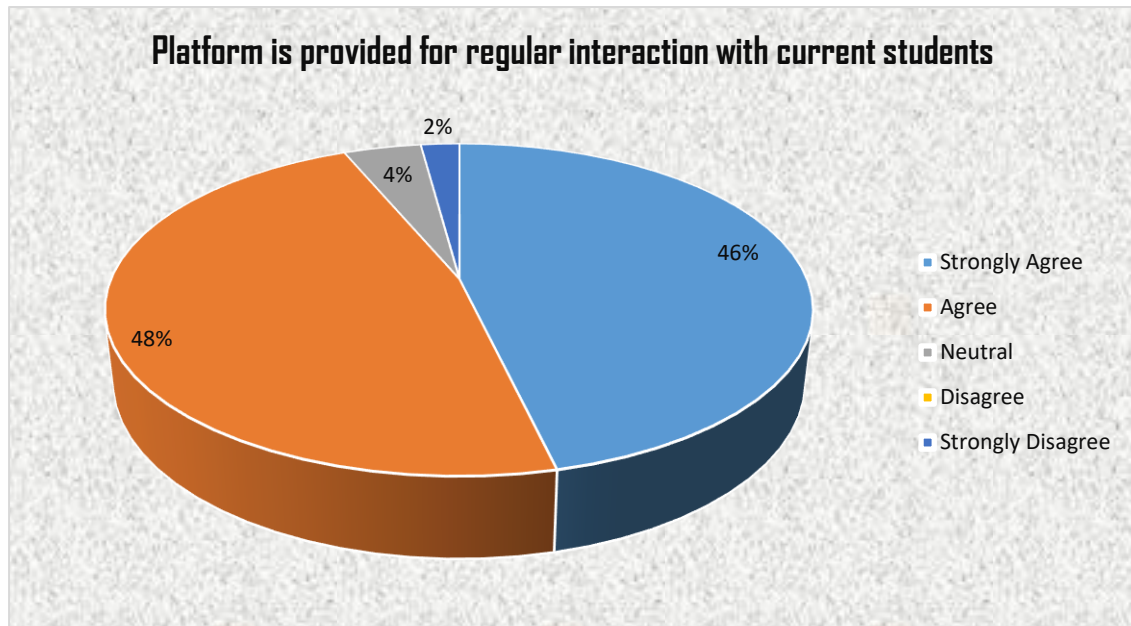

**SRI KAGINELE MAHASAMSTHANA
KANAKA GURUPEETHA
COLLEGE OF EDUCATION**

ALUMNI FEEDBACK

**Survey No-1, Ward-58, Kuvempunagar,
Mysore-23**

1. Alumni Association/Network of your college

2. Regularity in conducting Alumni meetings

3. Accessibility to the head of the institution

4. Faculty members are reachable for guidance and support

5. Platform is provided for regular interaction with current students

6. Rate the programme you studied in terms of employability skills