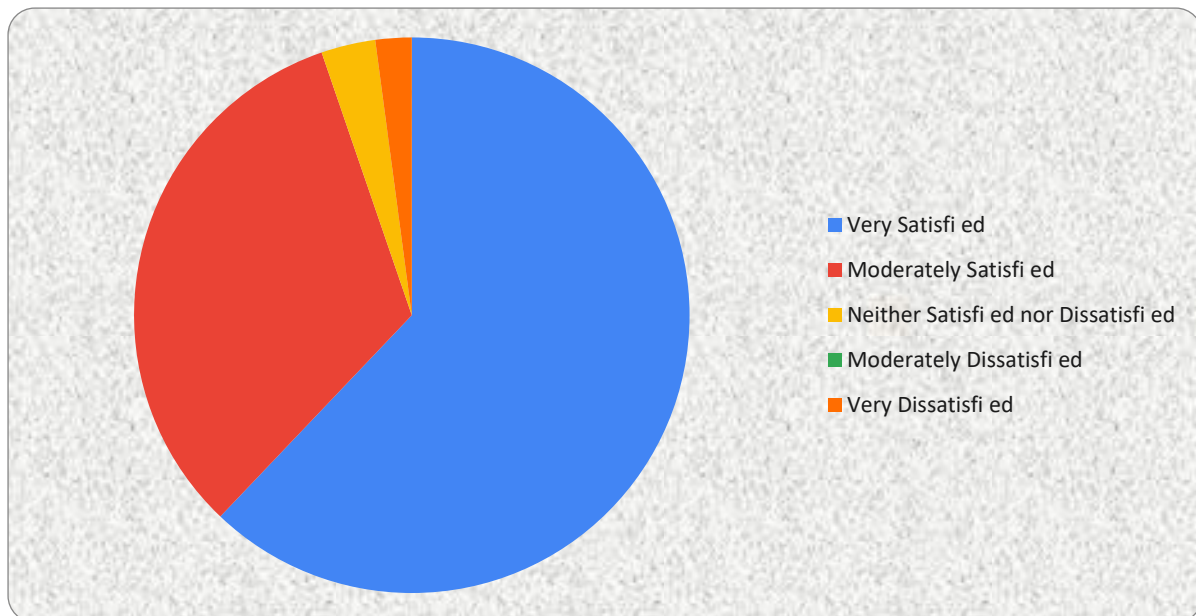

3. Accessibility to the head of the institution

4. Faculty members are reachable for guidance and support

5. Platform is provided for regular interaction with current students

6. Rate the programme you studied in terms of employability skills